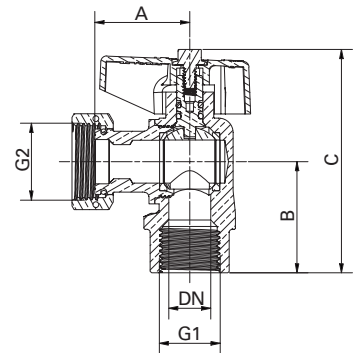

Working pressure: 25 bar

Working temperature: -20°C +130°C (no frost)

Cylindrical threads according to ISO 228-1

Seal on the stem: 1/2" - 3/4" stem assembled from inside with 2 EPDM PEROX OR.

Seal on the ball with 2 PTFE gaskets

- 1 AISI 430 steel screw
- 2 With aluminium "T" handle or aluminium knob
- 3 CW614N UNI EN 12164 stem
- 4 O-Ring aus EPDM PEROX
- 5 CW617N UNI EN 12165 body valve
- 6 PTFE gasket
- 7 CW617N EN 12165 chrome plated ball
- 8 CW617N EN 12165 end adaptor
- 9 Steel elastic ring
- 10 CW617N UNI EN 12165 nut

Mit Aluminium-T-Griff
With aluminium "T" handle

TRINKWASSER
DRINKING WATER

Anschlüsse Connections		Produktcode Product code		PN	DN	A ±0,5 mm	B ±0,2 mm	C mm	VE klein/groß Pack. num. pieces
G1	G2								
1/2"	1/2"	352D1/2J6R1/2	352D1/2J6B1/2	25	15	34,75	38,3	75	10/120
1/2"	3/4"	352D1/2J6R3/4	352D1/2J6B3/4	25	15	32,65	38,3	75	10/120
3/4"	3/4"	352E3/4J6R3/4	352E3/4J6B3/4	25	15	32,65	34	72,5	10/120

Mit Drehknopf aus Aluminium
With aluminium knob

TRINKWASSER
DRINKING WATER

Anschlüsse Connections		Produktcode Product code		PN	DN	A ±0,5 mm	B ±0,2 mm	C mm	VE klein/groß Pack. num. pieces
G1	G2								
1/2"	1/2"	352D1/2J2R1/2	352D1/2J2B1/2	25	15	34,75	38,3	73	10/120
1/2"	3/4"	352D1/2J2R3/4	352D1/2J2B3/4	25	15	32,65	38,3	73	10/120
3/4"	3/4"	352E3/4J2R3/4	352E3/4J2B3/4	25	15	32,65	34	70,5	10/120