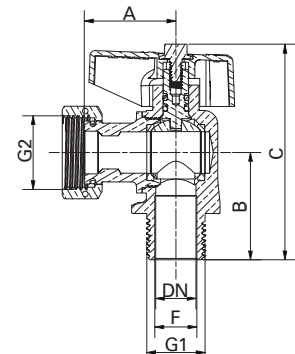

Working pressure: 25 bar

Working temperature: -20°C +130°C (no frost)

Cylindrical threads according to ISO 228-1

Seal on the stem: stem assembled from inside with 2 EPDM PEROX

Seal on the ball with 2 PTFE gaskets

- 1 AISI 430 steel screw
- 2 With aluminium "T" handle or aluminium knob
- 3 CW614N UNI EN 12164 stem
- 4 O-Ring aus EPDM PEROX
- 5 CW617N UNI EN 12165 body valve
- 6 PTFE gasket
- 7 CW617N EN 12165 chrome plated ball
- 8 CW617N EN 12165 end adaptor
- 9 Steel elastic ring
- 10 CW617N UNI EN 12165 nut

Mit Aluminium-T-Griff
With aluminium "T" handle

TRINKWASSER
DRINKING WATER

Anschlüsse Connections		Produktcode Product code		PN	DN	A±0,5 mm	B±0,2 mm	C mm	F mm	VE klein/groß Pack. num. pieces
G1	G2									
1/2"	1/2"	353D1/2J6R1/2	353D1/2J6B1/2	25	15	34,75	38,3	75	15	10/120
1/2"	3/4"	353D1/2J6R3/4	353D1/2J6B3/4	25	15	32,65	38,3	75	15	10/120
3/4"	3/4"	353E3/4J6R3/4	353E3/4J6B3/4	25	15	32,65	38,3	75	20	10/120
1"	1"	353F001J6R1	353F001J6B1	25	20	41,85	50	90,5	25	4/48

Mit Drehknopf aus Aluminium
With aluminium knob

TRINKWASSER
DRINKING WATER

Anschlüsse Connections		Produktcode Product code		PN	DN	A±0,5 mm	B±0,2 mm	C mm	F mm	VE klein/groß Pack. num. pieces
G1	G2									
1/2"	1/2"	353D1/2J2R1/2	353D1/2J2B1/2	25	15	34,75	38,3	75	15	10/120
1/2"	3/4"	353D1/2J2R3/4	353D1/2J2B3/4	25	15	32,65	38,3	75	15	10/120
3/4"	3/4"	353E3/4J2R3/4	353E3/4J2B3/4	25	15	32,65	38,3	75	20	10/120
1"	1"	353F001J2R1	353F001J2B1	25	20	41,85	50	90,5	25	4/48